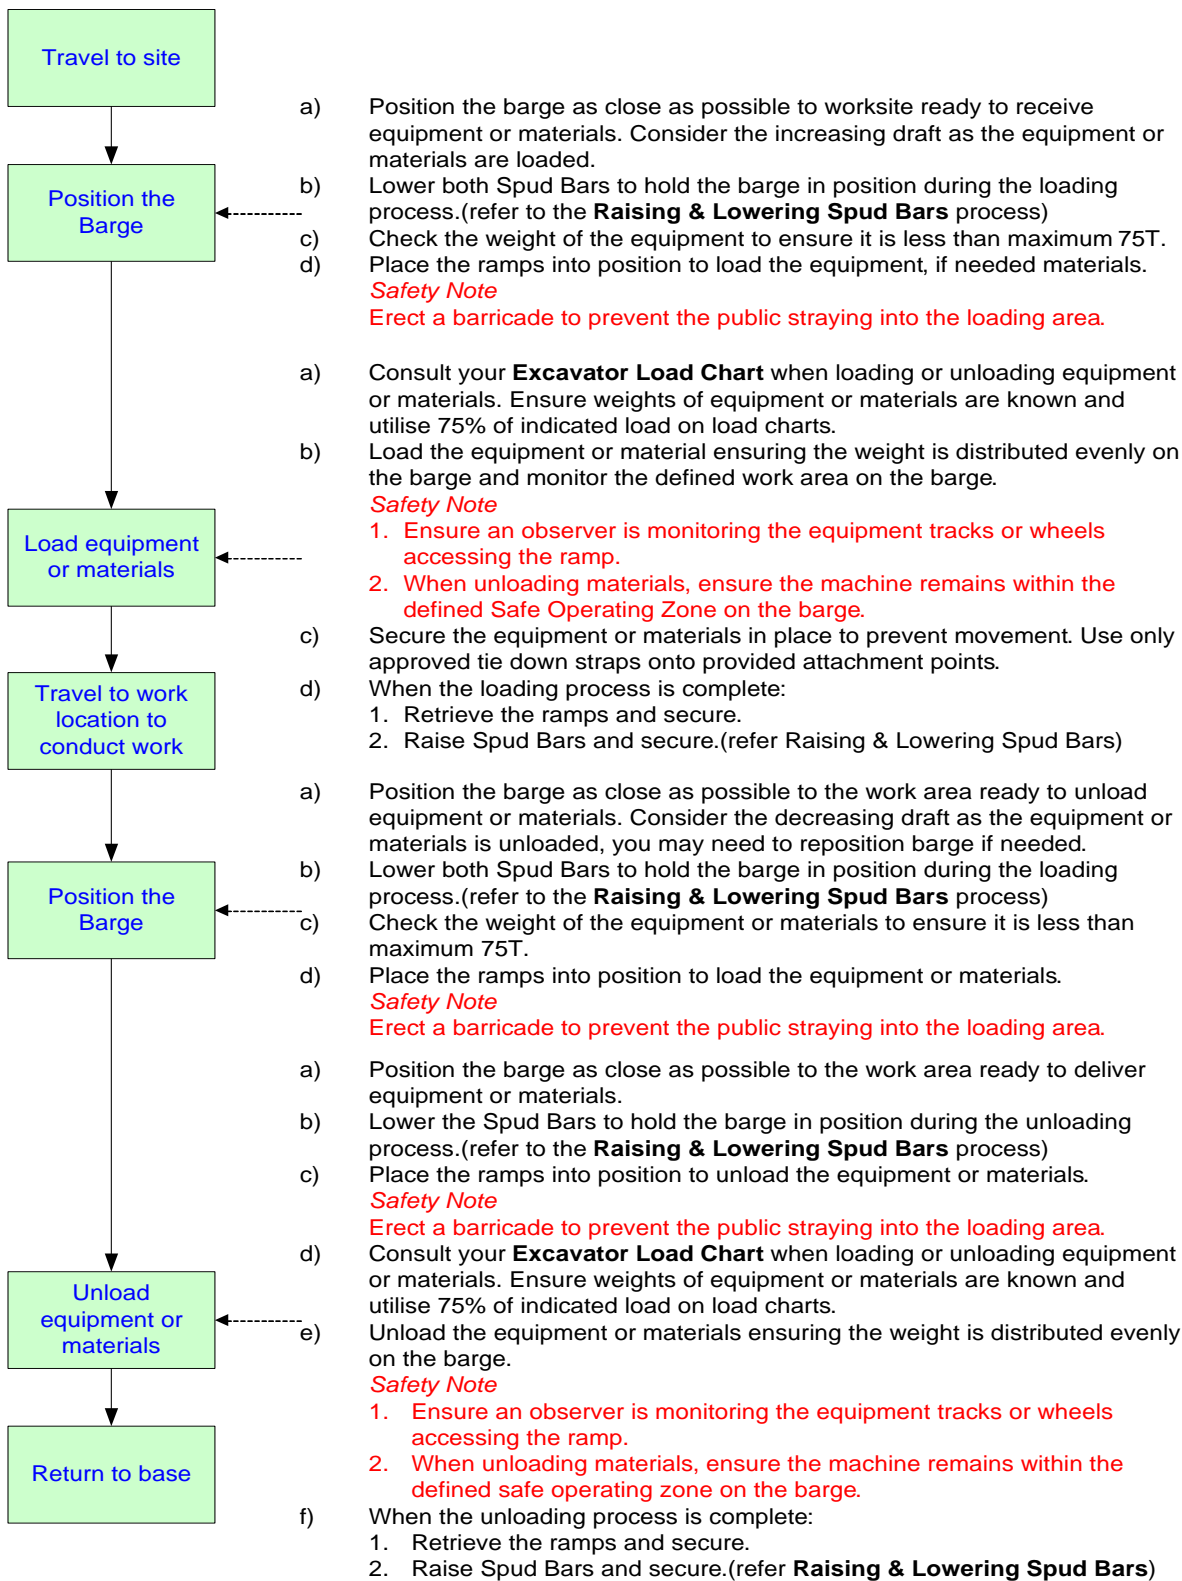

**Section
No.**

Topic

Contents

2

Safe Work Instructions
Instruction developed to enable the task to be
conducted safely

- Loading-Unloading Equipment or
Materials
- Raising & Lowering Spud Bars

LOADING-UNLOADING EQUIPMENT OR MATERIALS

Unless otherwise stated, the **Deckhand** will conduct this process

RAISING & LOWERING SPUD BARS

Unless otherwise stated, the Deckhand will conduct this process